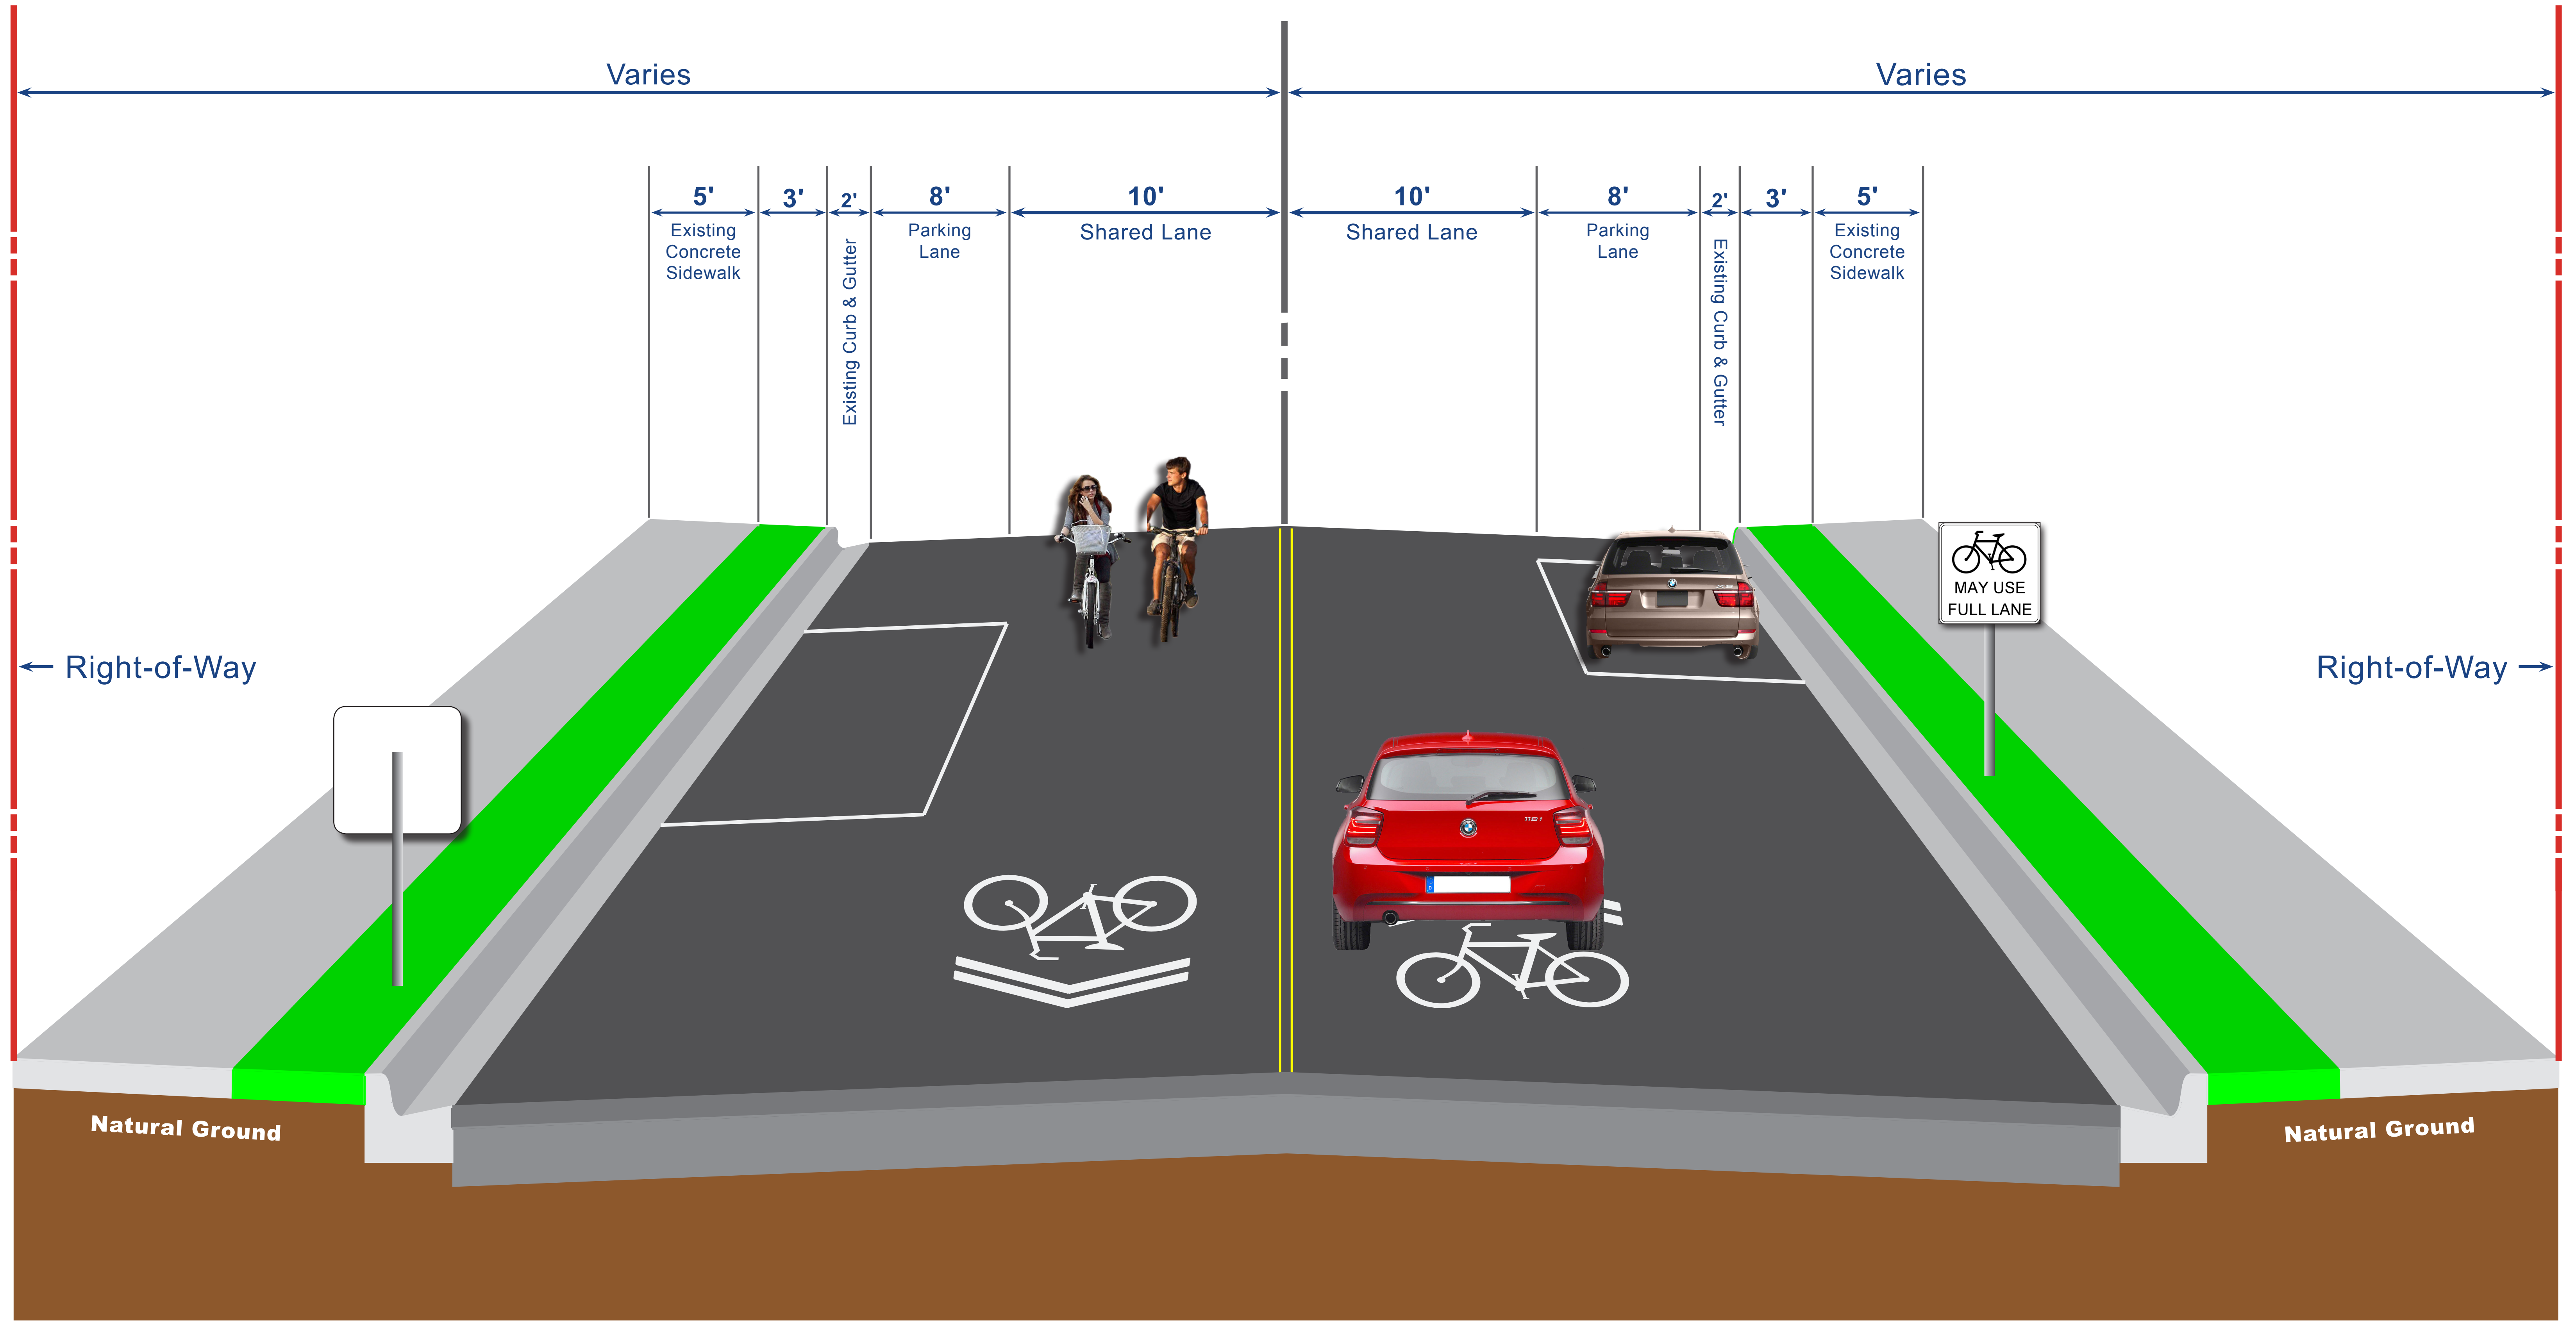

Gainesville-Hawthorne State Trail SE 221st Street from Trailhead to SR 20

(Financial Project ID: 430513-1)

SW 3rd Street (Trailhead Entrance) • Typical Section

Gainesville-Hawthorne State Trail SE 221st Street from Trailhead to SR 20

(Financial Project ID: 430513-1)

SE 71ST Avenue • Typical Section

Gainesville-Hawthorne State Trail SE 221st Street from Trailhead to SR 20

(Financial Project ID: 430513-1)

SE 221ST Street • Typical Section