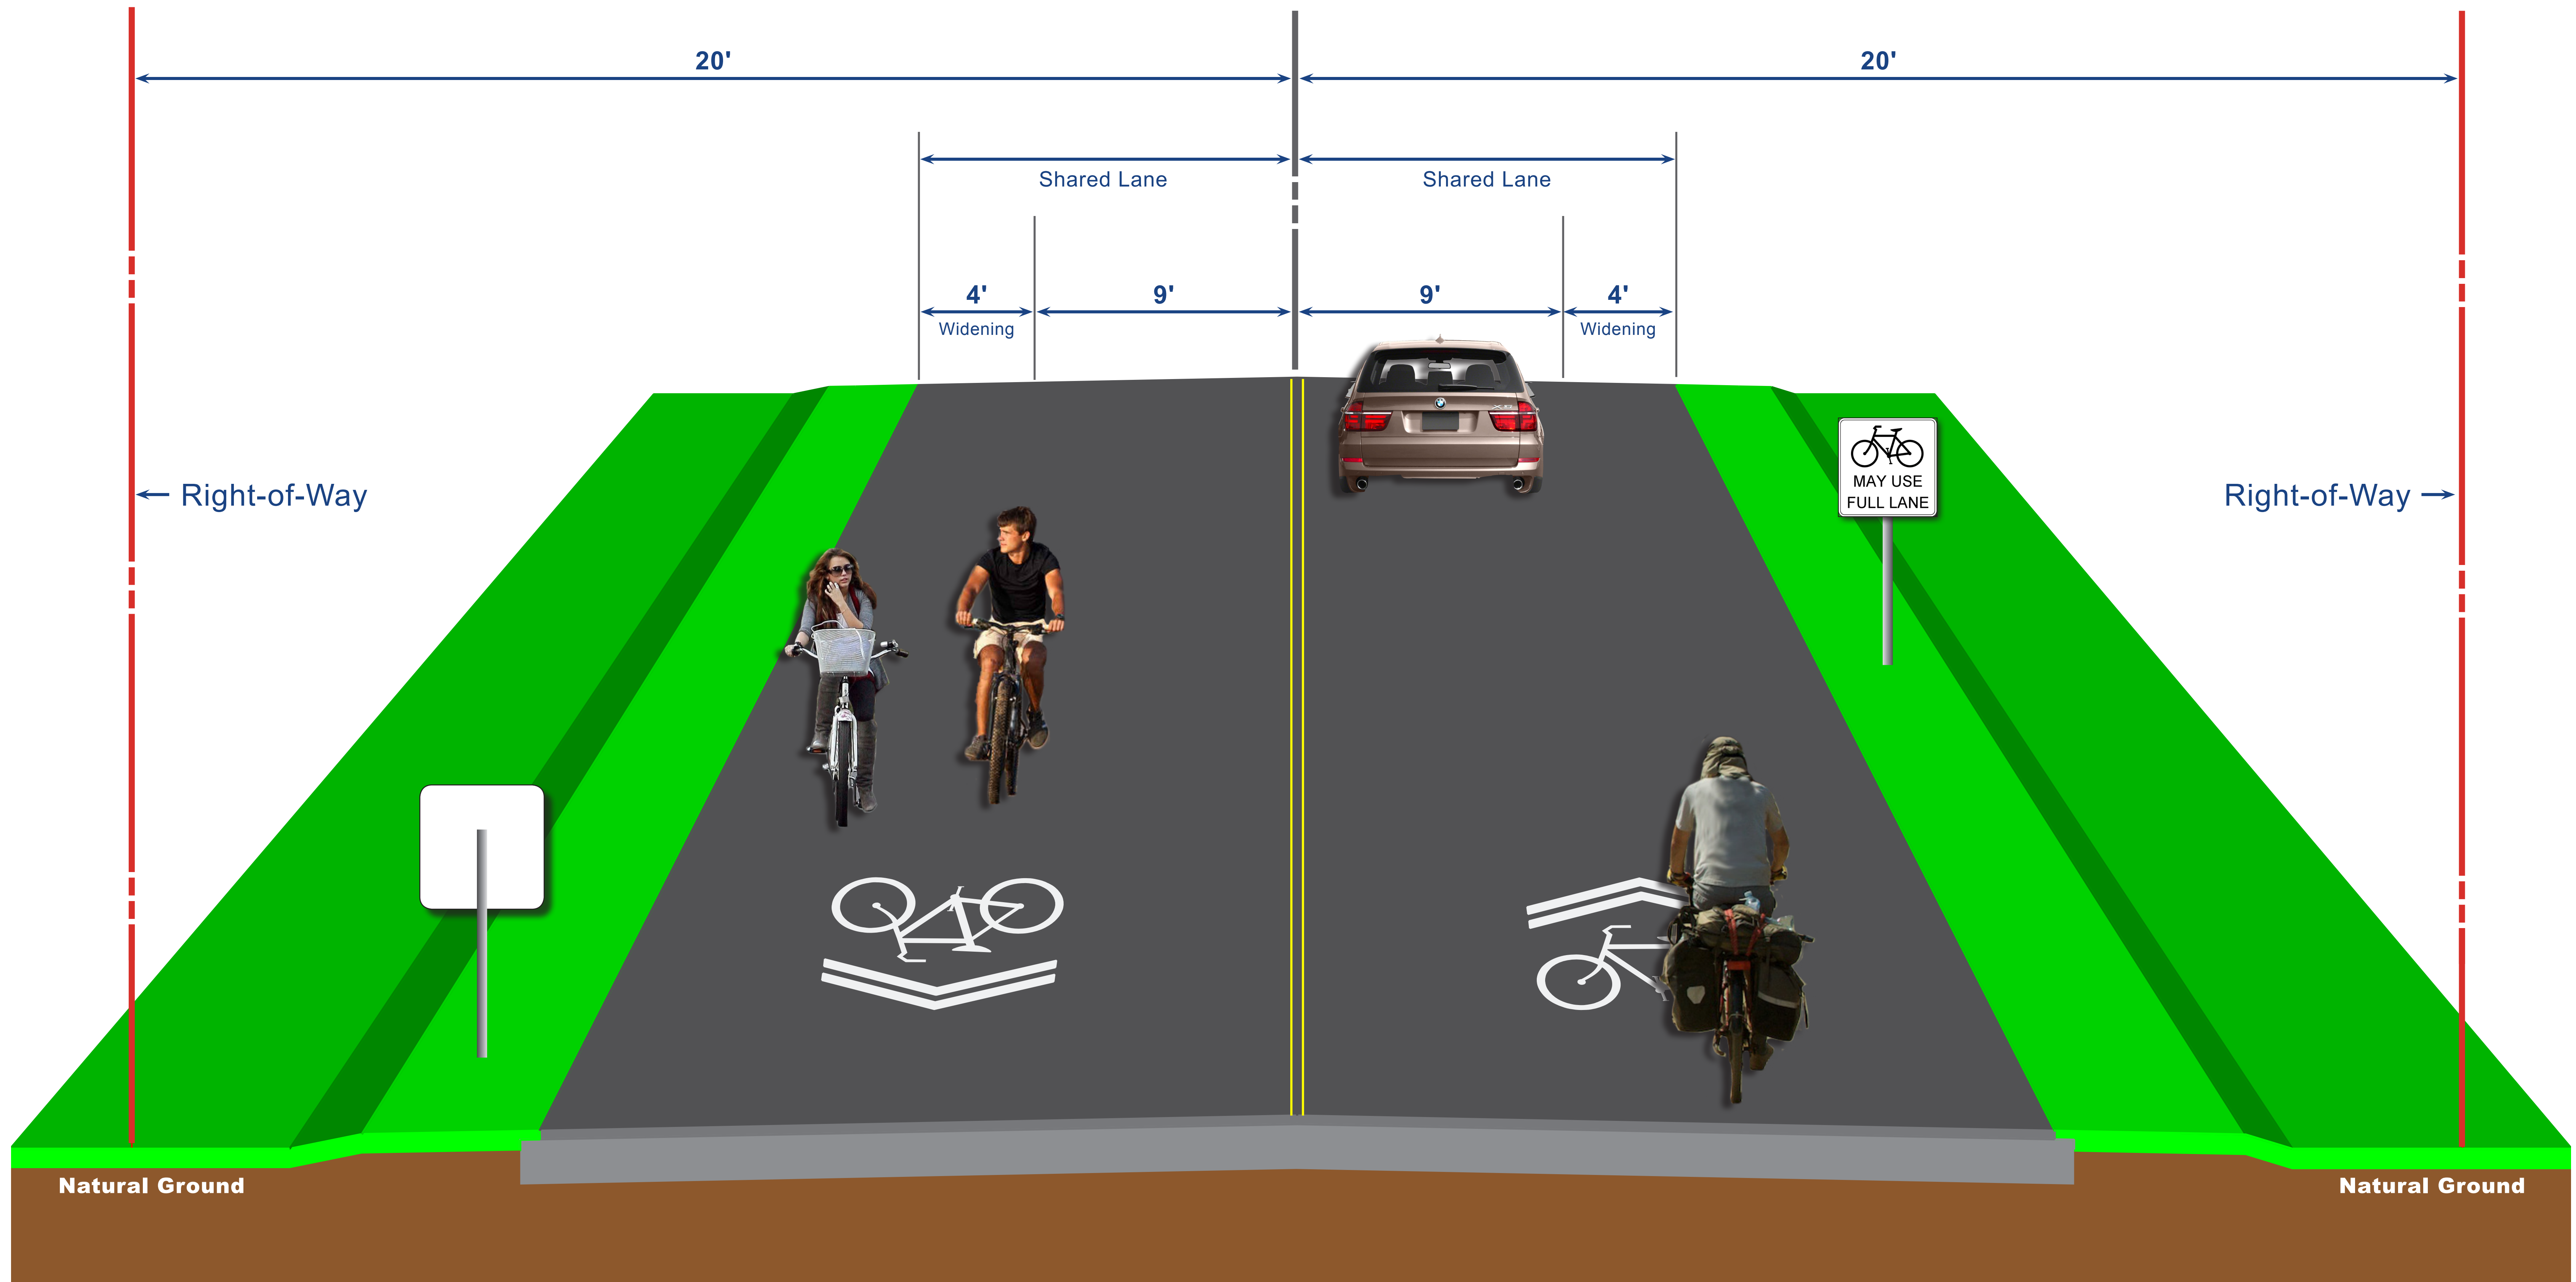

Gainesville-Hawthorne State Trail SE 221st Street from Trailhead to SR 20

(Financial Project ID: 430513-1)

SW 3rd Street (Trailhead Entrance) • Typical Section

Gainesville-Hawthorne State Trail SE 221st Street from Trailhead to SR 20

(Financial Project ID: 430513-1)

SE 71ST Avenue • Typical Section

Gainesville-Hawthorne State Trail SE 221st Street from Trailhead to SR 20

(Financial Project ID: 430513-1)

SE 221ST Street • Typical Section