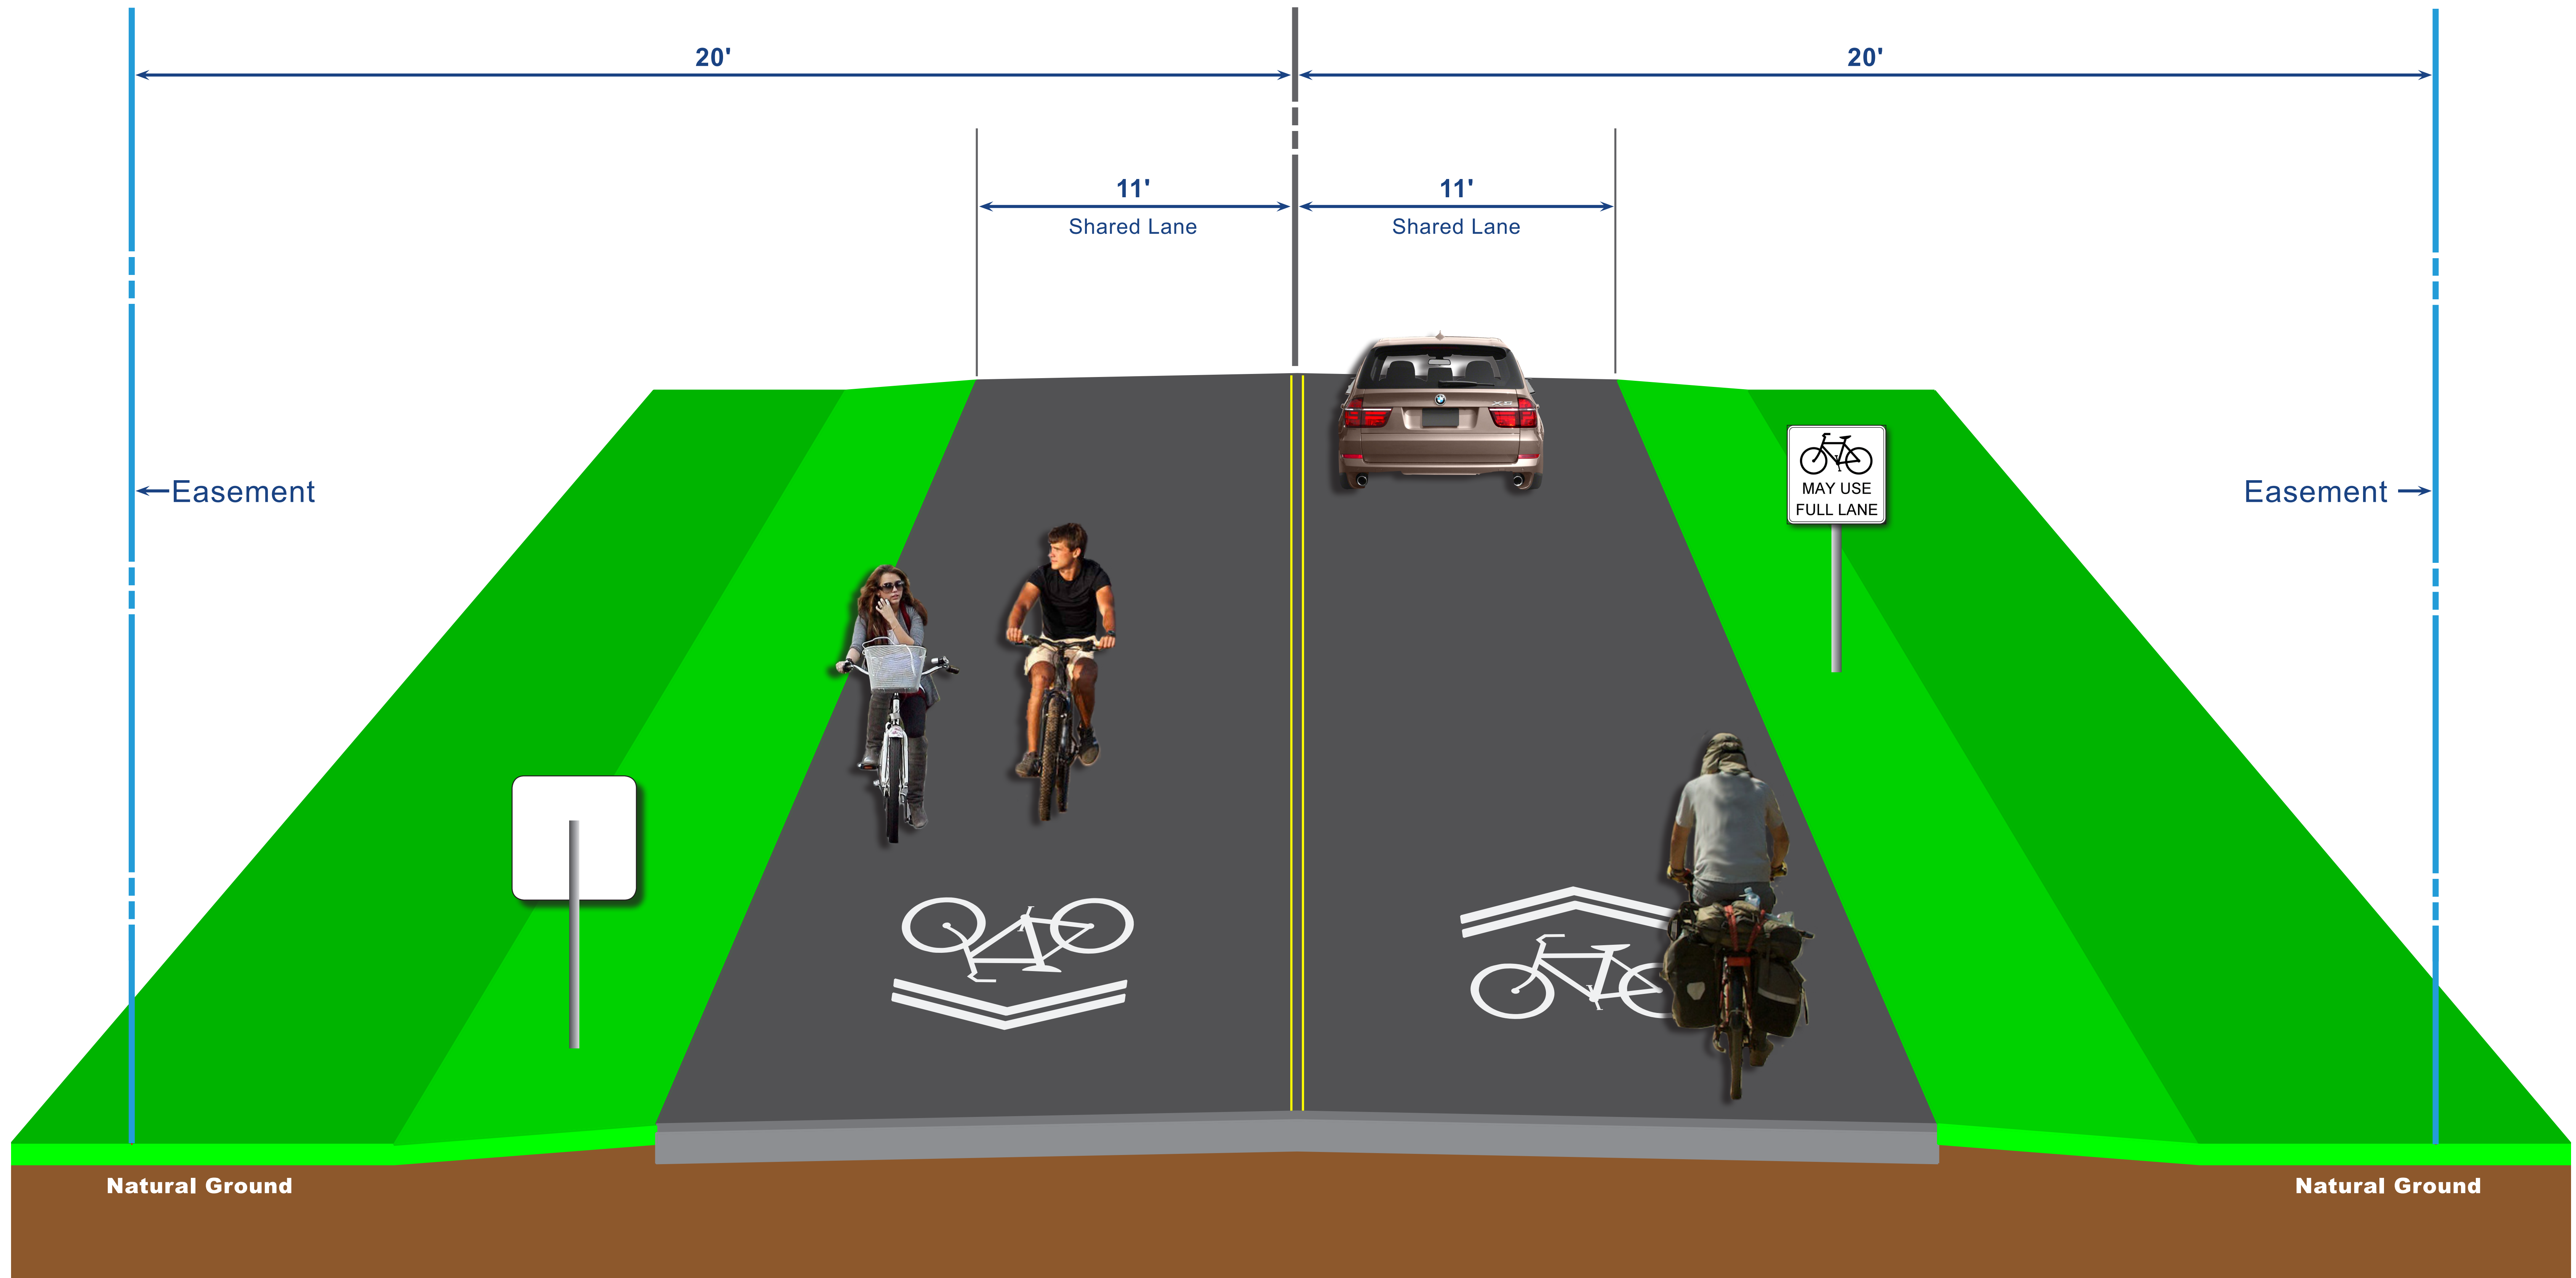

Gainesville-Hawthorne State Trail SE 221st Street from Trailhead to SR 20

(Financial Project ID: 430513-1)

SW 3rd Street (Trailhead Entrance) • Typical Section

Gainesville-Hawthorne State Trail SE 221st Street from Trailhead to SR 20

(Financial Project ID: 430513-1)

SE 71ST Avenue • Typical Section

Gainesville-Hawthorne State Trail SE 221st Street from Trailhead to SR 20

(Financial Project ID: 430513-1)

SE 221ST Street • Typical Section